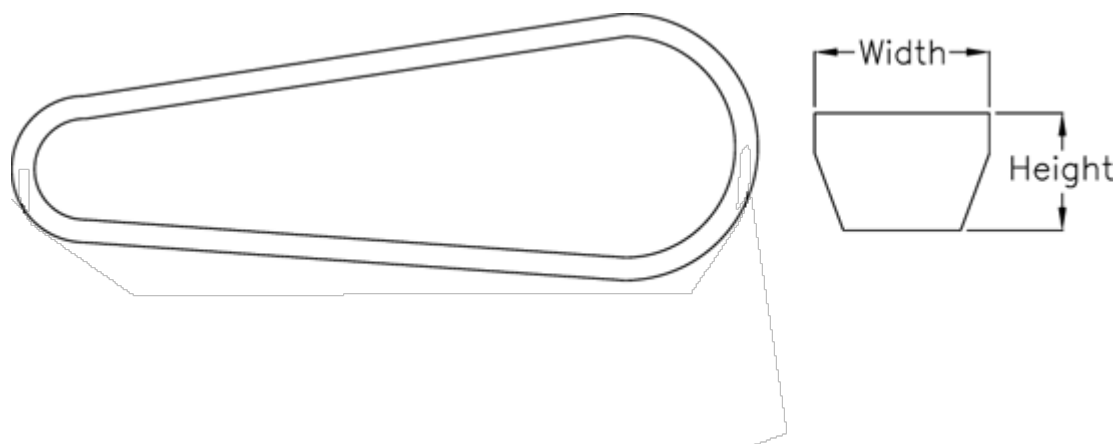

# Data Sheet

Article number: 601962461312

Description: Gates V-belt SPZ 1312 Ld 1312  
DELTA NARROW

## Measures

---

Datum length =	1312
Height =	8
Width =	10